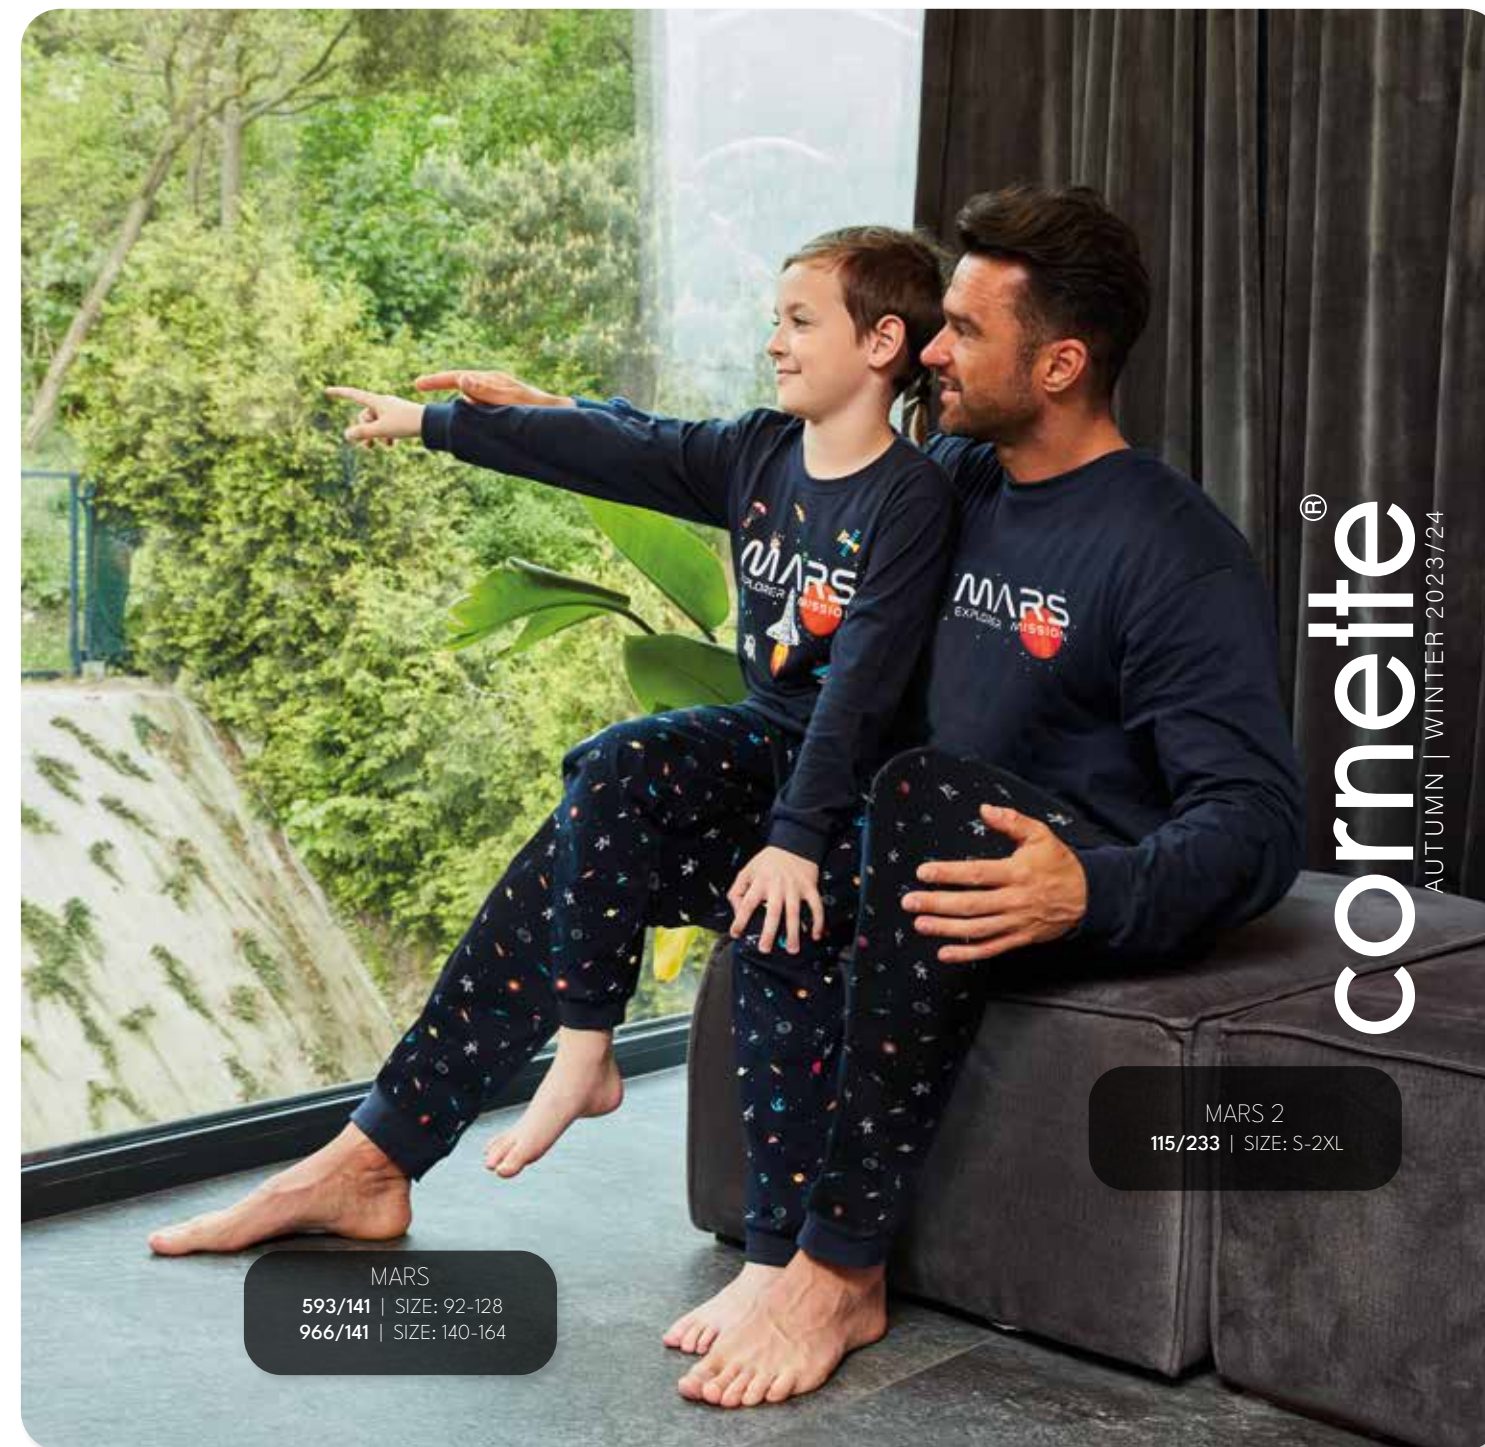

cornette®

AUTUMN | WINTER 2023/24

MARS 2
115/233 | SIZE: S-2XL

MARS
593/141 | SIZE: 92-128
966/141 | SIZE: 140-164