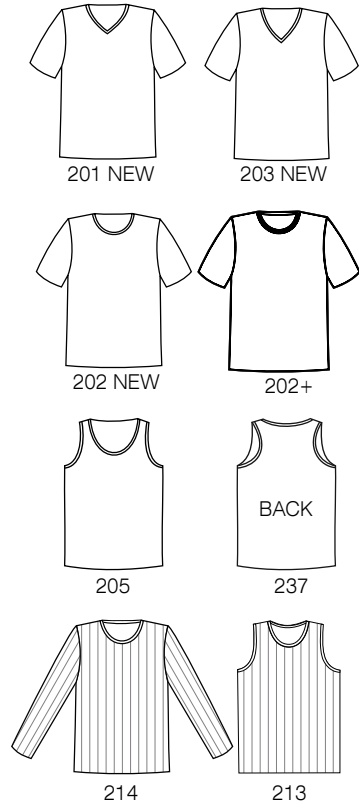

594/172 | SIZE: 92-128
592/172 | SIZE: 140-164

STAR

958/156 | SIZE: 92-128
959/156 | SIZE: 140-164

LADY
377/157 | SIZE: 92-128
378/157 | SIZE: 140-164

DOGGIE
978/152 | SIZE: 140-164

CRYSTALIN

SHEEP
957/155 | SIZE: 140-164

BE YOURSELF
592/161 | SIZE: 140-164

FAIRIES
964/158 | SIZE: 140-164

RABBITS
962/151 | SIZE: 140-164

corneite®

AUTUMN | WINTER 2023/24

FOR A LIST OF COLOURS
OF AUTHENTIC
BOXER SHORTS, SEE
PAGE 115

213

202 NEW