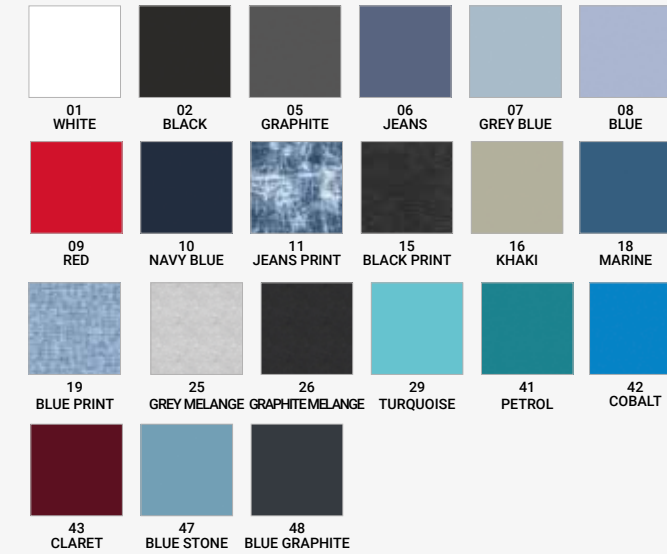

COLOURS OF T-SHIRT 908

COLOURS OF AUTHENTIC T-SHIRTS

COLOURS OF AUTHENTIC BOXERS SHORTS, SLIPS

COLOURS OF HIGH EMOTION T-SHIRTS

COLOURS OF HIGH EMOTION BOXERS SHORTS

CONTENT

WOMEN'S PAJAMAS	2
WOMEN'S PANTS	32
PLUS SIZE	34
MOTHER AND DAUGHTER PAJAMAS	36
GIRLS PAJAMAS	44
AUTHENTIC CLASSIC	54
COMFORT	57
PRIME	60
VARIOUS	63
INFINITY	65
HIGH EMOTION	67
TATTOO	69
MILITARY	72
MEN'S PAJAMAS	75
MEN'S PANTS	77
PAJAMAS FOR FAMILY	92
FATHER AND SON	94
BOY'S PAJAMAS	97
BOY'S BOXERS	100
KIDS UNDERWEAR	106
SIZE TABLE	108
COLOURS LIST / CONTENTS	112
	114
	115