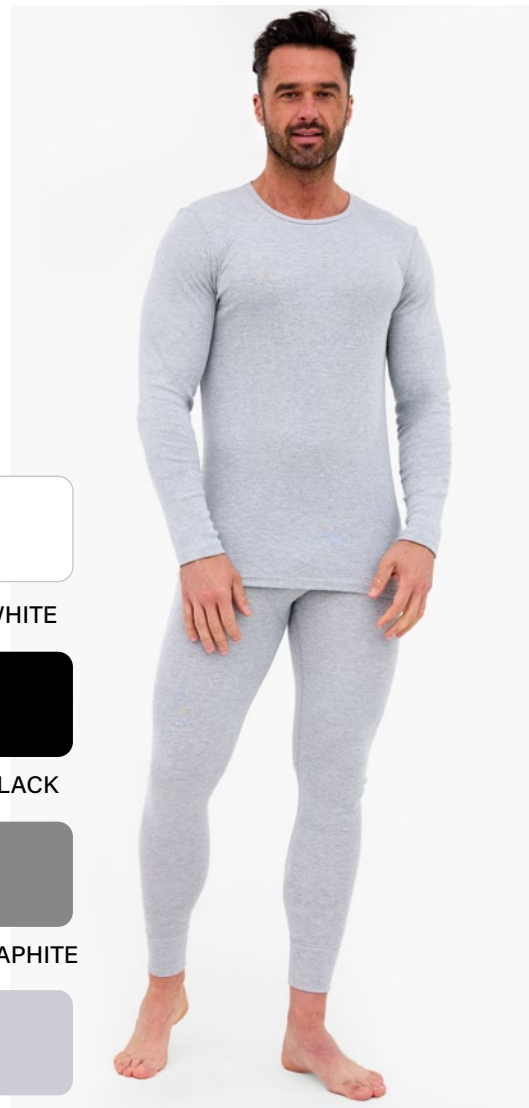

220 | SIZE: S-5XL
95% COTTON | 5% ELASTANE

226 | SIZE: S-2XL
95% COTTON | 5% ELASTANE

221 | SIZE: S-5XL
95% COTTON | 5% ELASTANE

221 | SIZE: S-5XL
95% COTTON | 5% ELASTANE

T-SHIRT 214 | SIZE: S-5XL
DRAWERS 009 | SIZE: S-5XL
 100% COTTON / RIBBED