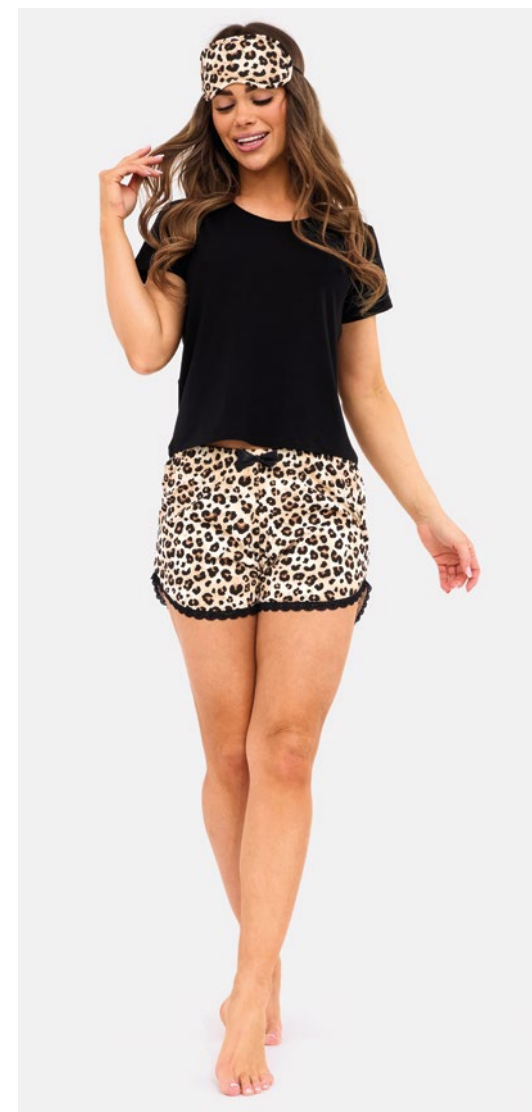

MORNING
775/340 | SIZE: S-2XL
100% COTTON

MORNING 2
1108/507 | SIZE: S-5XL
100% COTTON

VICTORIA
451/393 | SIZE: S-2XL
100% COTTON

FLOW
730/341 | SIZE: S-2XL
100% COTTON

HOLLY 2
484/343 | SIZE: S-2XL
100% COTTON

HOLLY
879/342 | SIZE: S-2XL
100% COTTON

FOREVER
880/481 | SIZE: S-2XL
100% COTTON

NAOMI
668/354 | SIZE: S-5XL
BLOUSE: 95% MODAL | 5% ELASTANE
PANTS: 100% COTTON

MELANIE
271/241 | SIZE: S-2XL
95% MODAL | 5% ELASTANE

COCO
742/437 | SIZE: S-2XL
100% COTTON

MEG
868/430 | SIZE: S-2XL
BLOUSE: 95% MODAL | 5% ELASTANE
PANTS: 100% COTTON

SLEEP MASK
058/001

BE MY FRIEND
671/477 | SIZE: S-2XL
100% COTTON

HOME FRIENDS
671/478 | SIZE: S-2XL
100% COTTON